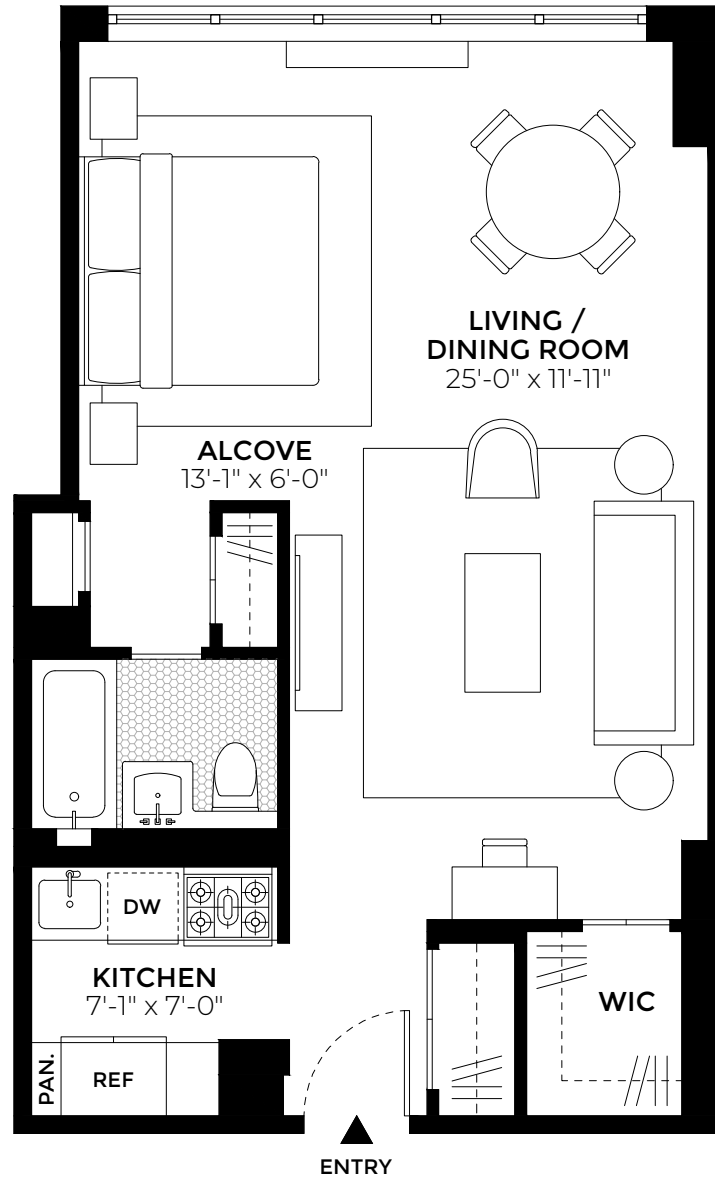

# 155 W 68

LINCOLN SQUARE

## RESIDENCE 2010

STUDIO  
1 BATHROOM

INTERIOR  
545 SF / 51 SM

Exclusive Marketing & Sales:

**Brown Harris Stevens**  
Development Marketing

The unit layouts, square footage, and dimensions are approximate. Sponsor reserves the right to make changes in accordance with the offering plan. Furniture layouts shown are for concept only. The complete offering terms are in an offering plan available from Sponsor. File No. CD83-0147 Sponsor: DTA Dorchester Associates LLC, 545 Madison Avenue, New York, NY 10022. Equal Housing Opportunity.