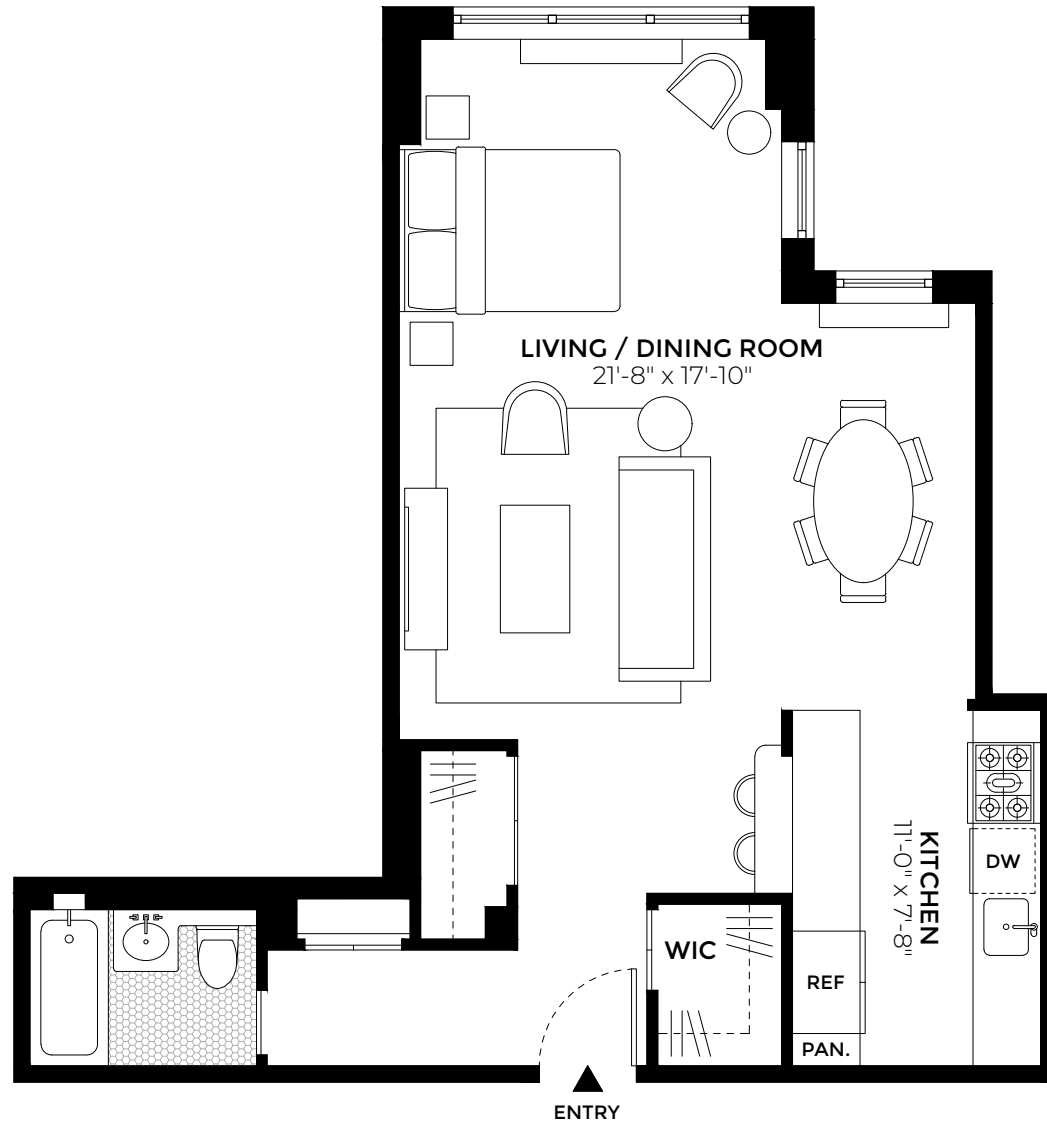

# 155 W 68

LINCOLN SQUARE

## RESIDENCE 219

STUDIO  
1 BATHROOM

INTERIOR  
583 SF / 54 SM

Exclusive Marketing & Sales:

**Brown Harris Stevens**  
Development Marketing

The unit layouts, square footage, and dimensions are approximate. Sponsor reserves the right to make changes in accordance with the offering plan. Furniture layouts shown are for concept only. The complete offering terms are in an offering plan available from Sponsor. File No. CD83-0147 Sponsor: DTA Dorchester Associates LLC, 545 Madison Avenue, New York, NY 10022. Equal Housing Opportunity.