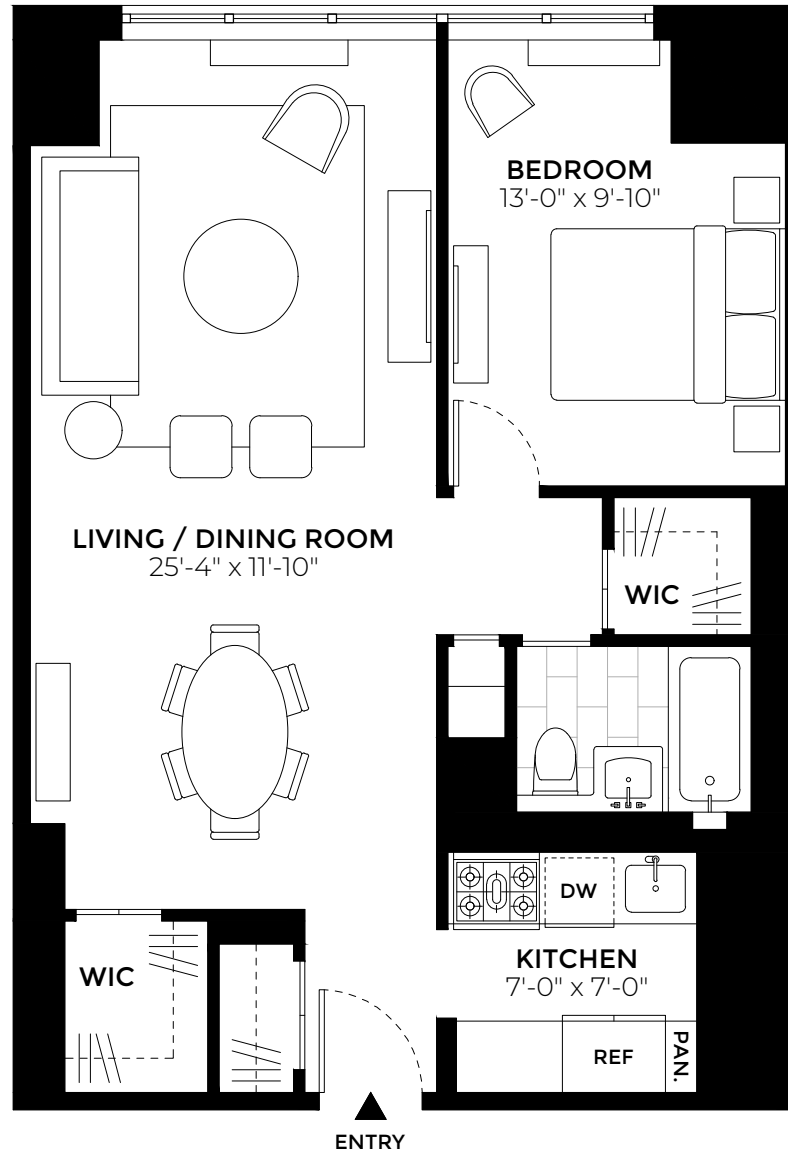

155 W 68

LINCOLN SQUARE

RESIDENCE 609

1 BEDROOM
1 BATHROOM

INTERIOR
601 SF / 56 SM

Exclusive Marketing & Sales:

Brown Harris Stevens
Development Marketing

The unit layouts, square footage, and dimensions are approximate. Sponsor reserves the right to make changes in accordance with the offering plan. Furniture layouts shown are for concept only. The complete offering terms are in an offering plan available from Sponsor. File No. CD83-0147 Sponsor: DTA Dorchester Associates LLC, 545 Madison Avenue, New York, NY 10022. Equal Housing Opportunity.