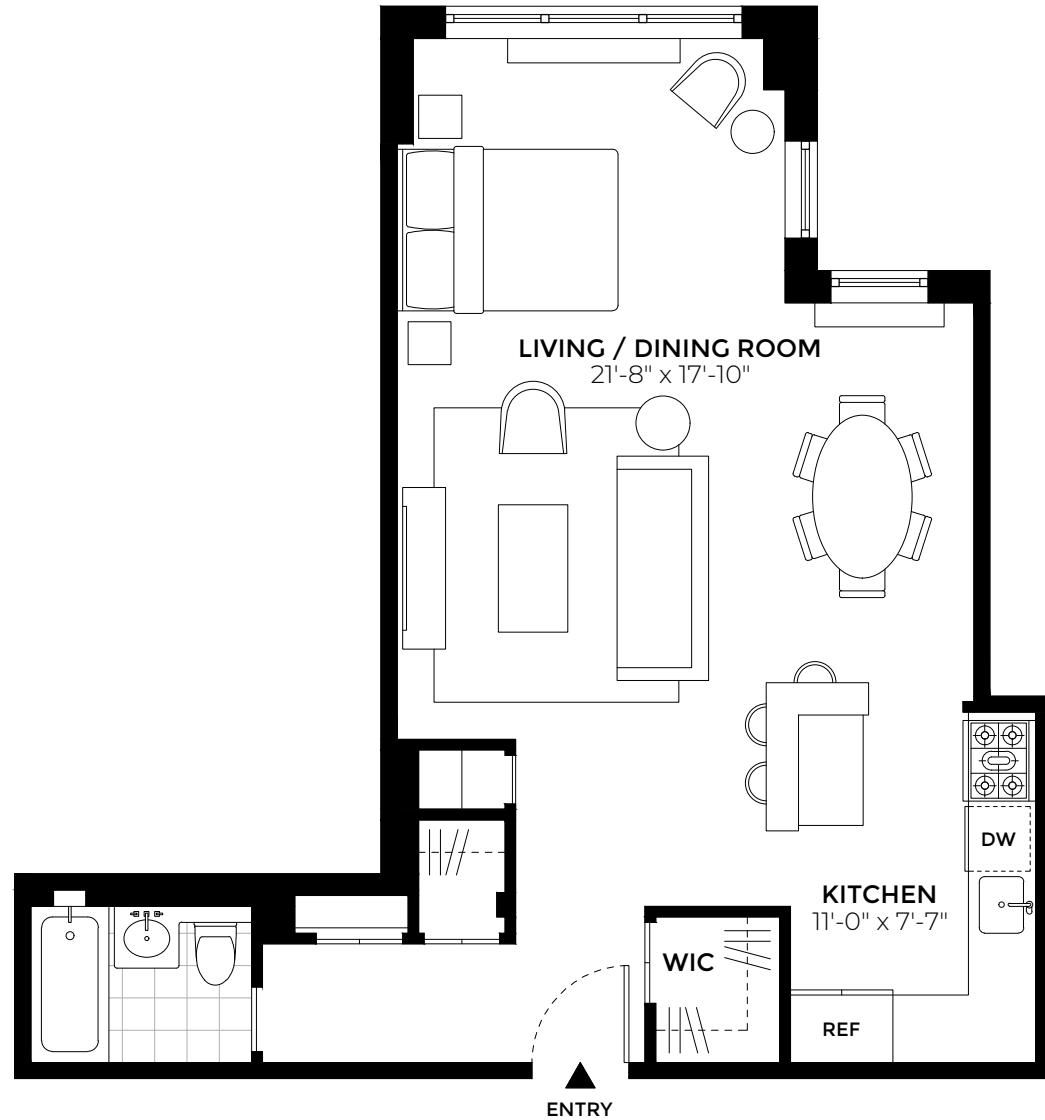

155 W 68

LINCOLN SQUARE

RESIDENCE 819

STUDIO
1 BATHROOM

INTERIOR
583 SF / 54 SM

Exclusive Marketing & Sales:

Brown Harris Stevens
Development Marketing

The unit layouts, square footage, and dimensions are approximate. Sponsor reserves the right to make changes in accordance with the offering plan. Furniture layouts shown are for concept only. The complete offering terms are in an offering plan available from Sponsor. File No. CD83-0147 Sponsor: DTA Dorchester Associates LLC, 545 Madison Avenue, New York, NY 10022. Equal Housing Opportunity.